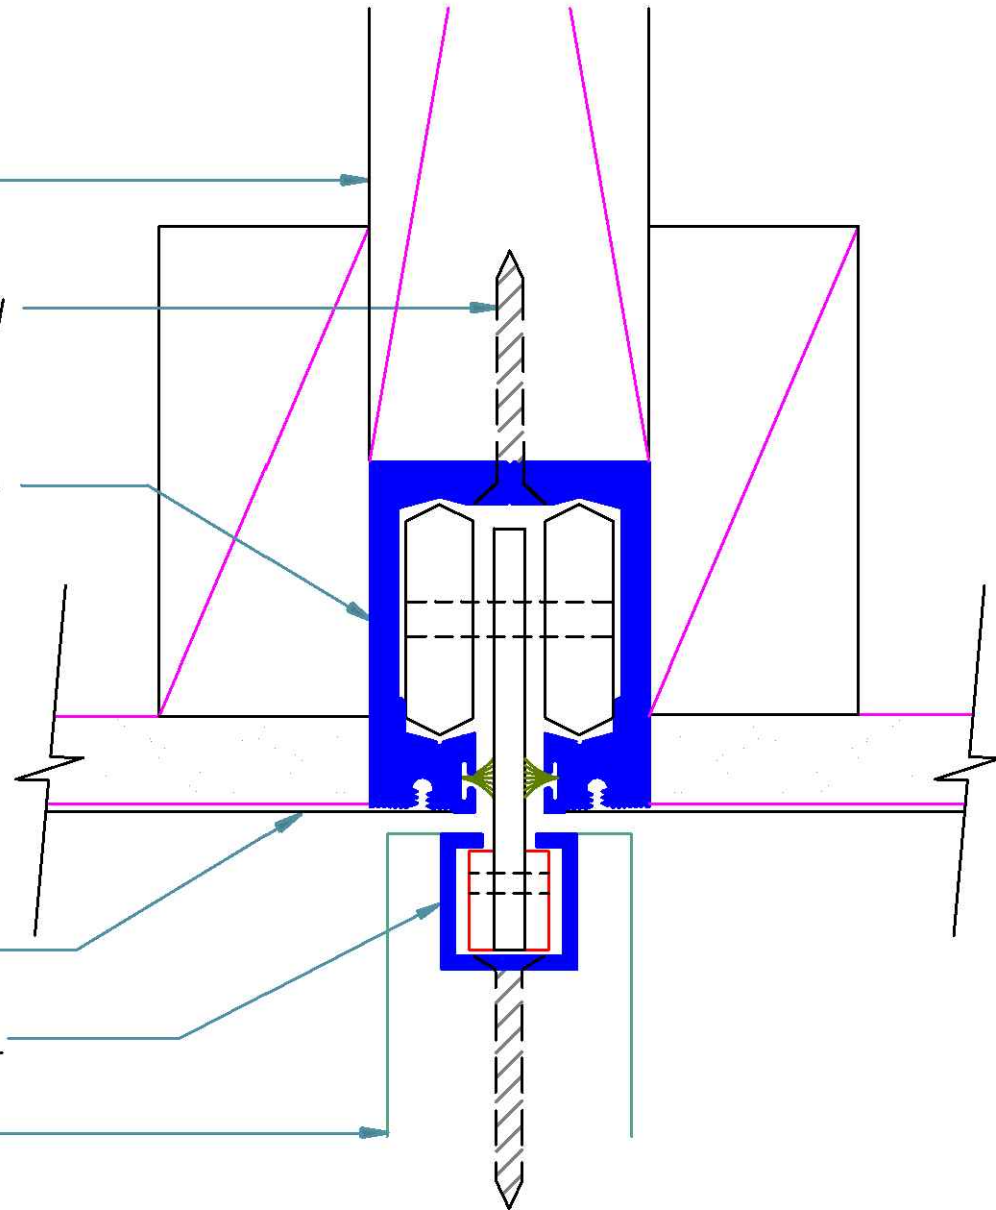

STRUCTURAL HEADER

#1/4 X 2" F.H. WOOD SCREW

TEKTRIM POCKET DOOR HEAD

DRYWALL CEILING

CARRIER ASSEMBLY CHANNEL

POCKET DOOR

TEKTRIM FLUSH POCKET DOOR HEAD

SCALE: 6" = 1'-0"